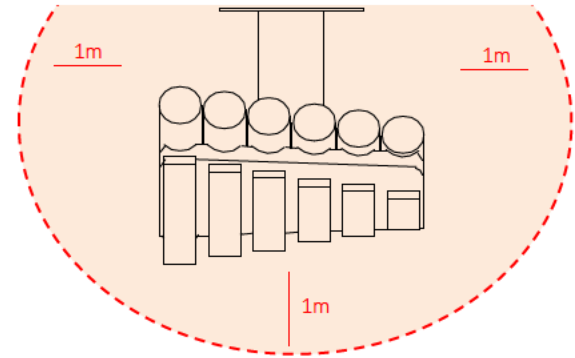

Wall Fixed Rainbow Trio Metallophone

Page 1 of 2

Instrument Components:

- x4
- M8x20 Security Screw
- x2
- M6x20 Security Screw
- x4
- 2 Part Cover Cap
- x1
- M6 Saddle Strap

Metric Conversion:
700mm/ 28"
850mm/ 33"
1m/ 39"

Wall Fix Components:

Wall Anchors not supplied