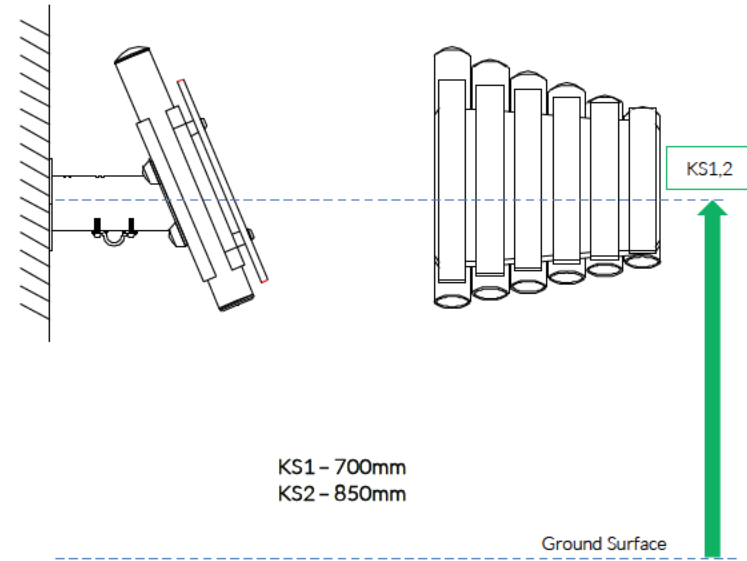

Wall Fixed Rainbow Trio Metallophone

Page 1 of 2

Instrument Components:

- x4
- M8x20 Security Screw
- x2
- M6x20 Security Screw
- x4
- 2 Part Cover Cap
- x1
- M6 Saddle Strap

Metric Conversion:
700mm/ 28"
850mm/ 33"
1m/ 39"

Wall Fix Components:

Wall Anchors not supplied