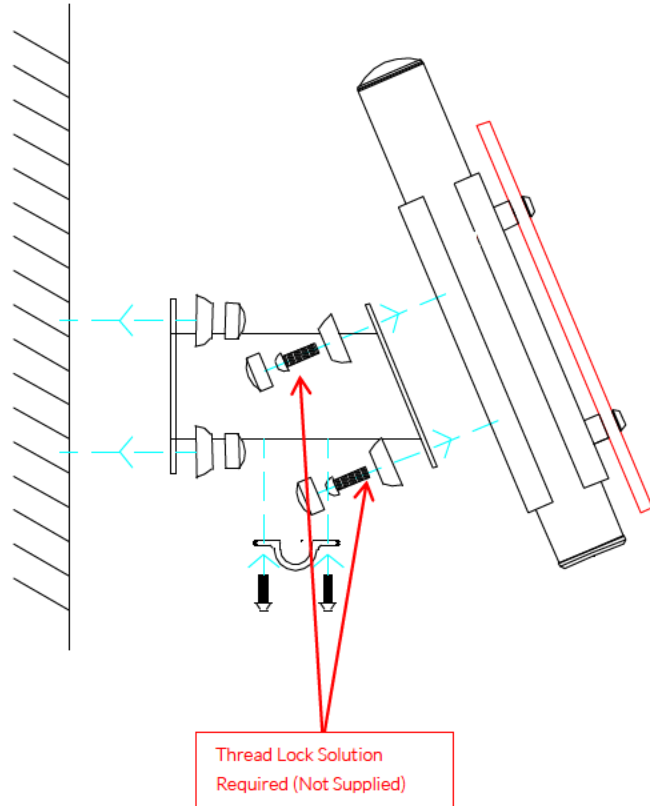

### Instrument Components:

-  x4
- M8x20 Security Screw
-  x2
- M6x20 Security Screw
-  x4
- 2 Part Cover Cap
-  x1
- M6 Saddle Strap

Metric Conversion:  
700mm/ 28"  
850mm/ 33"  
1m/ 39"

Pair Small Red Beaters X1

### Wall Fix Components:

x4  
2 Part Cover Cap

Wall Anchors not supplied

**Tools:**

TX 30 Driver Bit x1      TX 40 Driver Bit x1

Wall Fixed  
Rainbow Trio  
Metallophone  
Page 2 of 2

**Instrument Components:**

-  x4  
M8x20 Security Screw
-  x2  
M6x20 Security Screw
-  x4  
2 Part Cover Cap
-  x1  
M6 Saddle Strap

## COMPONENTS LIST:

-  2 Part Cover Cap X8
-  M8 Nyloc nut X4
-  Saddle Strap X1
-  M6x20 Pin torx X2
-  M8x20 Pin torx X4

Thread Lock Solution  
Required (Not Supplied)

 Pair Small Red Beaters X1

Wall fixings are not supplied, installer will select suitable method of fixing. Suggested Fixing M8-M10 Rawl Bolt